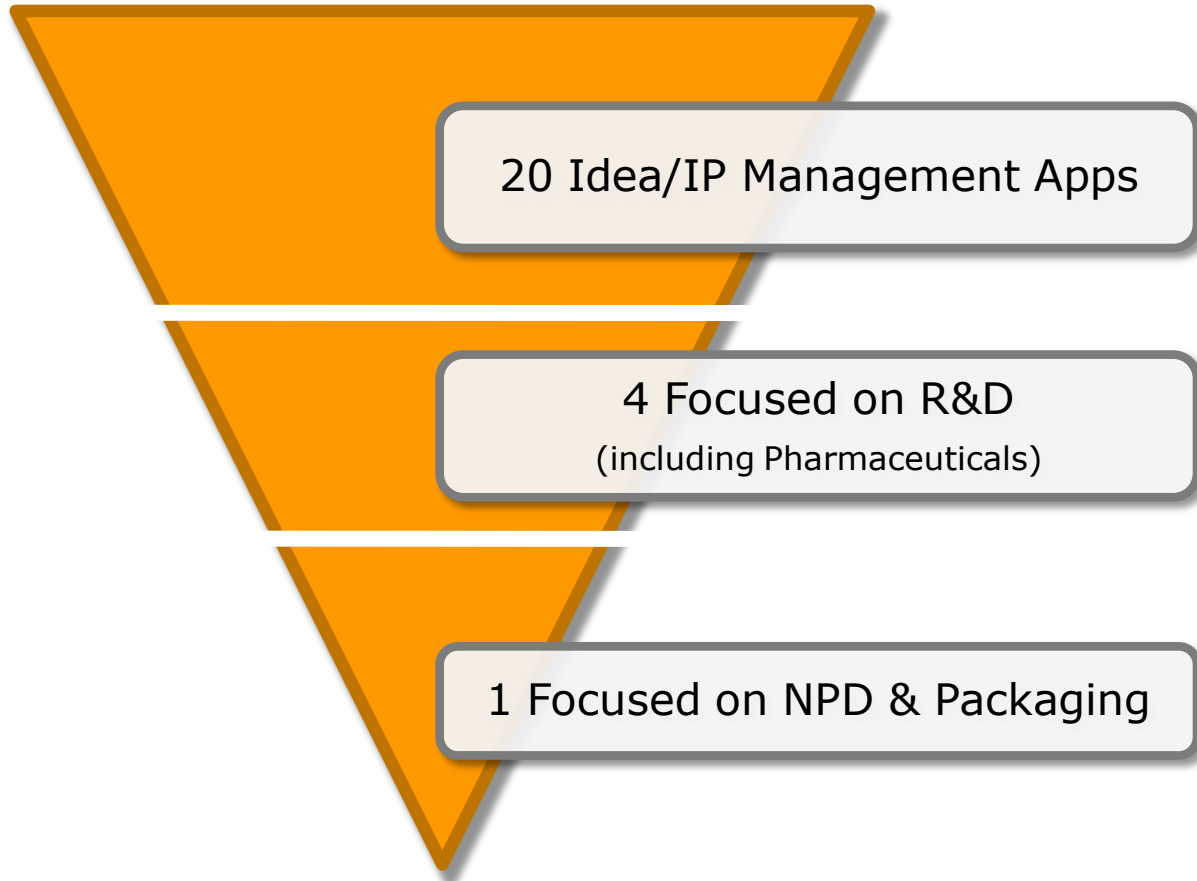

Idea Capture Applications Assessed

Idea Capture Applications for Packaging R&D

- **Brainbank**
- **Innoflux**
- **Induct**
- **OneDesk**
- **InventionMachine**

Innovation Management Applications

- **Project based collection & management of innovation from concept to IP to testing to product in one place**
- **Supplier integration online**
- **Easily present content**
- **Analysis and performance metrics**
- **Many innovation inventory applications are electronic invention books, for pharmaceutical innovation**

Innovation Management Applications Assessed

Innovation Management Applications

- Inova
- Hype
- Anaqua
- InnoAnalytics

The screenshot displays the InnoAnalytics website interface. At the top, there is a navigation bar with links for 'Contact', 'Blog', 'Language', and 'HYPE User Community'. Below this is the 'HYPE MAKE IDEAS WORK' logo and a 'Schedule a DEMO' button. A secondary navigation bar includes 'Collaborative Innovation', 'Business Solutions', 'Clients', 'Software', 'Services', 'About HYPE', and a search field. The main content area features the 'INOVA' logo and a section titled 'INOVA USER GROUP MEETING' with a photo of a conference. Below this is the 'Anaqua' logo and a navigation bar with 'Products', 'Services', 'Resources', and 'Cor'. The central focus is a large white box with the 'inno analytics' logo in orange and white. Below the logo, the text reads: 'InnoAnalytics is a innovation management platform. Track and manage all your company's ideas in one place. Create records that can be searched, tracked, analyzed and presented in moments. Make ideas more accessible, extracting value across projects and time. Easy-to-use, secure, and searchable. Scalable for any sized company.' At the bottom of this box are two buttons: 'Customer Login' and 'Request Login'.