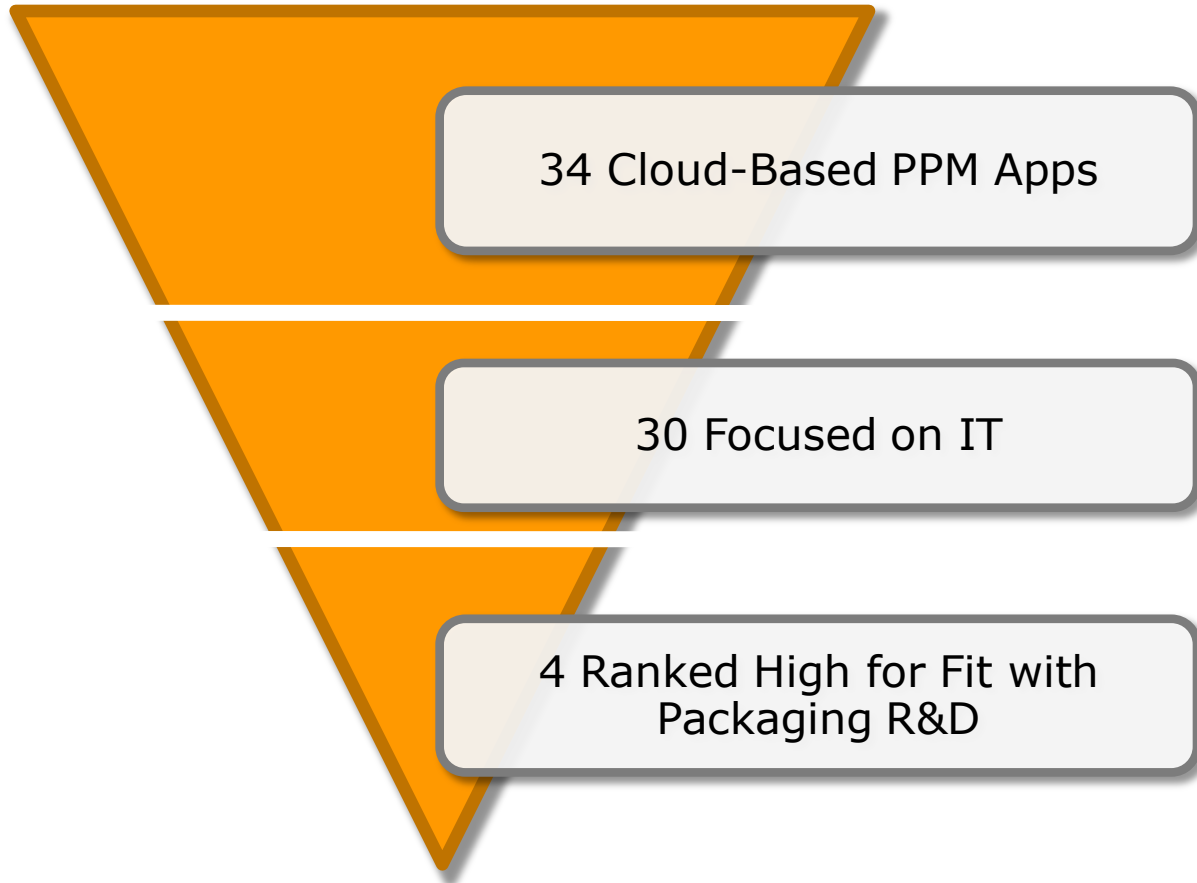

Project Portfolio Management Applications Assessed